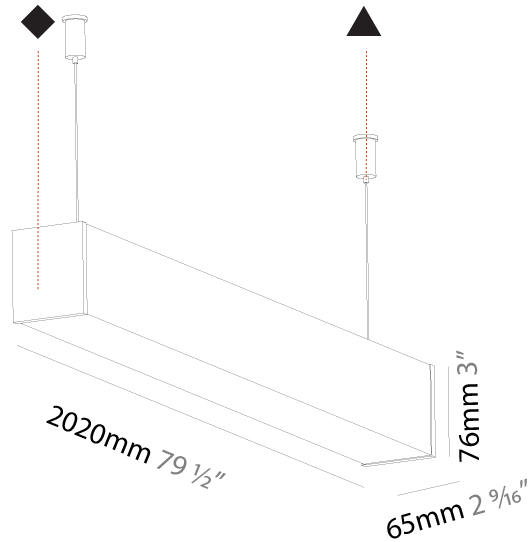

GENERAL

Series: Fino
Brand: Prolicht
Division: Architectural
Mounting Type: Suspension
Mounting Location: Ceiling
Subcategory: Profile

PHYSICAL

Shape: Rectangle
Length (mm): 2020
Length (in): 79 1/2
Width (mm): 65
Width (in): 2 9/16
Height (mm): 76
Height (in): 3
Max. Overall Height (mm): 2076
Max. Overall Height (in): 81 3/4
Light Distribution: Omnidirectional
Weight (kg): 5.669
Weight (lbs): 12.498
Diffuser: PMMA - Opal
Fixture Finish: [SSR / BKV / CWI / CRY / HAB / UFT / ITA / RUA / FTG / MYG / LOD / PUS / FRO / FUP / KIA / POP / BLS / SPG / MEY / GOH / GUM / CHC / COM / ABZ / JAG / OBR / MOS / ROR](#)
Fixture Material: Aluminum
[Cable Details: 2000mm or 6000mm Transparent Cable](#)
Upon Request: Cable colour - White / Black / Orange / Red

ELECTRICAL

Lamp Type: LED (Zhaga Standard)
Input Wattage (W): 35
Total Output Wattage (W): 28 / 22.8 (3500K)
Dimming: [Non-Dimming / Phase Dimming (120Vac only) / 0-10V Dimming](#)
Driver Included: Yes
Driver Location: Integrated
Driver Type: Constant Current - 120 / 277Vac
Driver Class: Class 2
Input Voltage (V): 120 - 277
Constant Current (MA): 350 / 700 (3500K)

LED

[Color Temperature (°K): 3000 / 3500 / 4000](#)
Max. Delivered Lumen (lm): 4000 / 4136 / 4220
CRI: >80 CRI
Lamp Life (hrs): 50000

OPTICAL

RATINGS AND CERTIFICATIONS

Certified By: Certified for North American Standards
IP rating: IP20